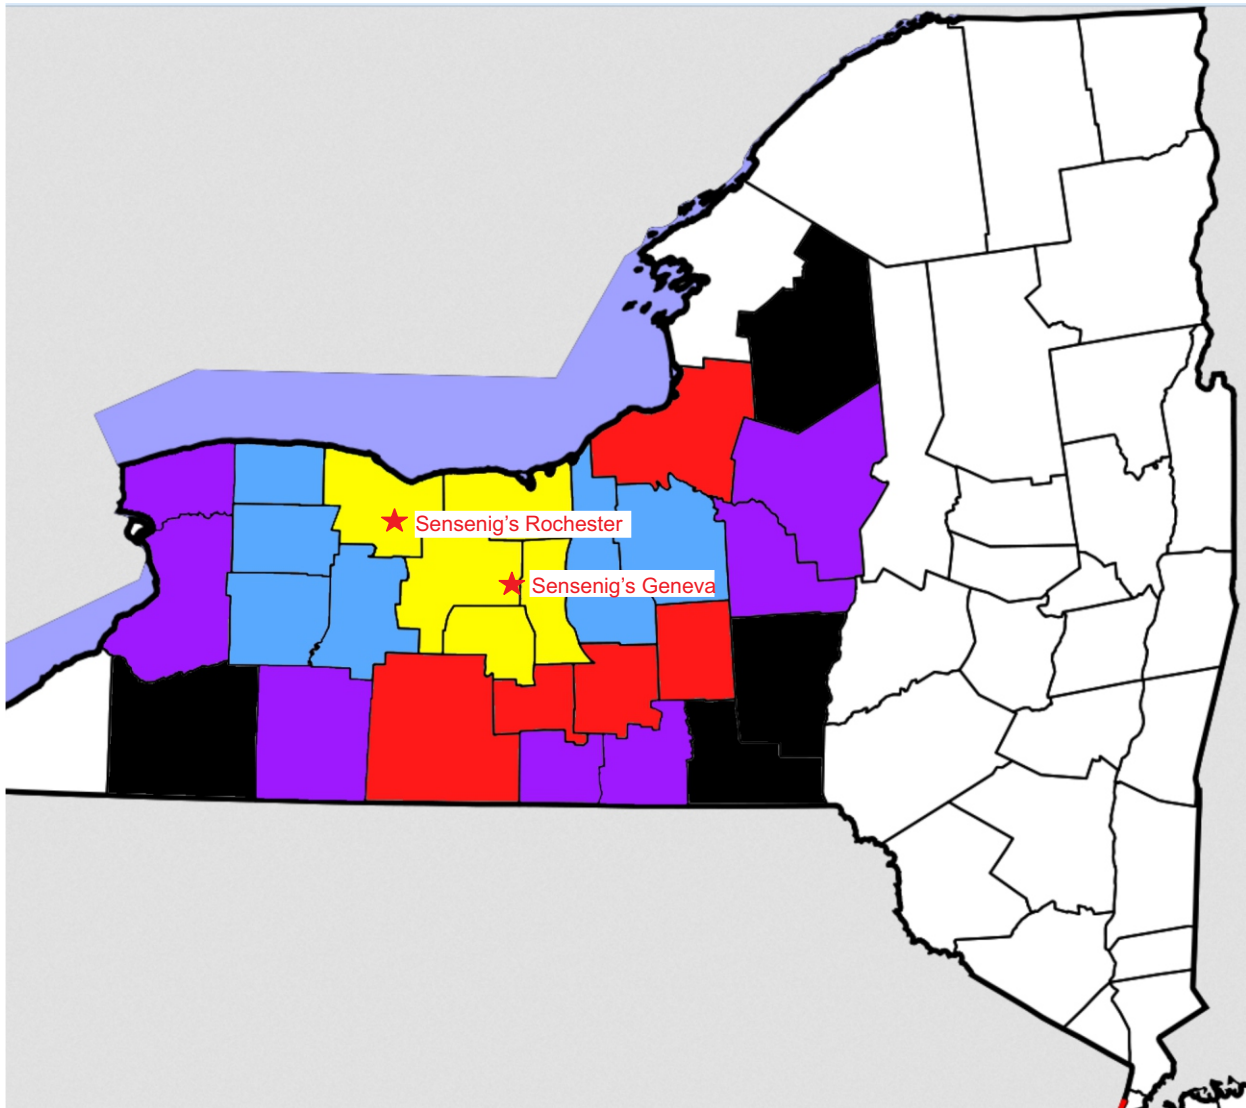

Palletized Product Delivery Rates by County

Yellow Counties $150.00 per delivery

Monroe
Wayne
Ontario
Seneca
Yates

Blue Counties $250 per delivery

Orleans
Genesee
Wyoming
Livingston
Cayuga
Onondaga

Black Counties $550 per delivery

Cattaraugus
Broome
Chenango
Lewis

Red Counties $350 per delivery

Oswego
Steuben
Schuyler
Tompkins
Cortland

Purple Counties $400 per delivery

Niagara
Erie
Allegany
Chemung
Tioga
Madison
Oneida
Oswego

Call for delivery to other locations